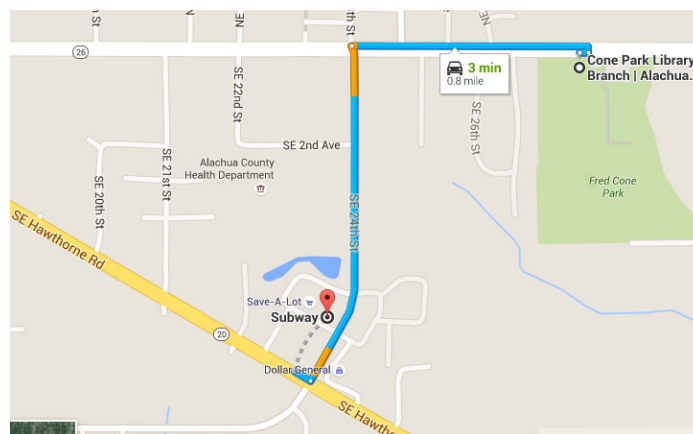

TCF Meet at Fred Cone Park, Gainesville, FL

2801 E University Ave, Gainesville, FL 32641 Works for Mapquest and Google Maps
(This is the address for the Library at Cone Park)

Notes:

1. Park on the west side of the track and lock your vehicle.
2. There is no shade and no seating other than on the bleachers. **Bring your own shade and seating.**
3. Additional restrooms and water fountain inside the library.
4. Gas Station / Convenience Stores are 0.4 miles west and 0.9 miles east. Walgreen's is 3.4 miles west. Subway is 0.8 miles.